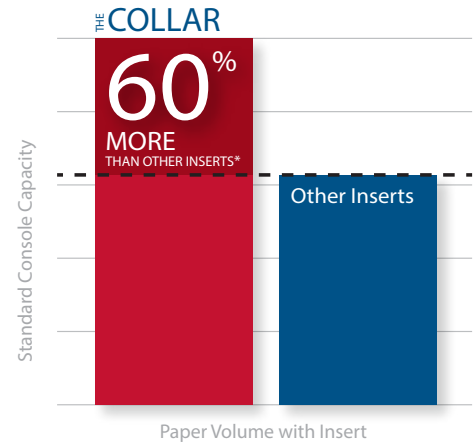

# THE COLLAR

The "Collar", our exclusive console insert, is a patented free-standing frame that increases your driver's profitability while providing ergonomic benefit by eliminating the need for bending down to remove and replace bags during the collection process.

**UNIQUE FEATURE:**  
When using the Collar with the Retriever it can rest on its side to help distribute the weight and makes emptying easier for your driver.

**INCREASES** *collection efficiency*

*Maintains consistent paper volume*